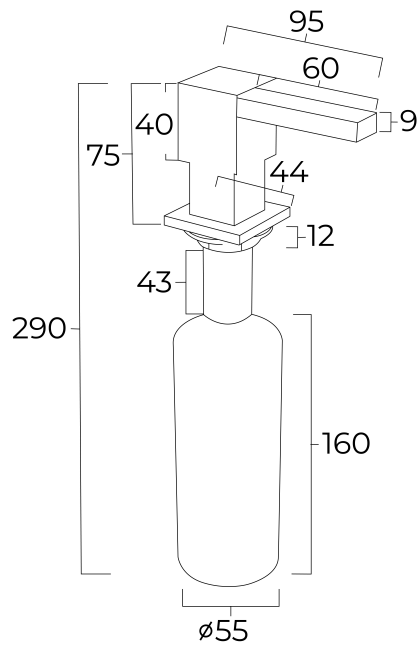

TEKA

Soap dispenser square

Soap Dispenser with black finish

REFERENCE

REF: 115890041

EAN: 8434778027754

FEATURES

Soap dispenser

Maximum worktop height: 42 mm

Standard installation hole: Ø 35 mm

Two connection options: bottle tank or flexible hose to detergent bottle.

Bottle tank easy refill

Capacity: 350 ml.

DIMENSIONS

Product height (mm): 290

Product width (mm): 44

Product depth (mm): 95

Product length (mm):

Net weight (Kg): 0,50