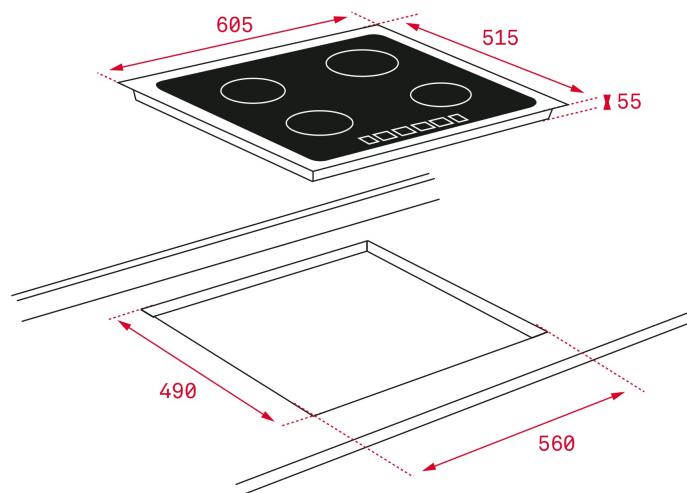

LIFE STYLE

Maestro

COLOURS

REFERENCE

REF. 10210182
EAN. 8421152148471

FEATURES

Induction hob
iKnob touch control
Cooking timer
4 cooking zones:
-1 induction ø 145 mm
-1 induction ø 210 mm
-1 induction ø 180 mm
-1 induction ø 180 mm
Special cooking functions: Boiling & KeepWarm function
Power Plus Function
Power Management function
Child lock
Stop & Go Function
Silence mode
Residual heat indicators
Synchro function
Pan detector
Maximum nominal power: 7.400 W

DIMENSIONS

Product height (mm): 50
Product width (mm): 605
Product depth (mm): 515
Product length (mm):
Net weight (Kg): 10,66

TECH SPECS

FITTING MEASURES

Built-in Width (mm): 560
Built-in Depth (mm): 490
Built-in Height (mm): 50

COOKING ZONES

Cooking Zones: 4
Energy consumption for the whole hob, Wh/Kg: 189,7

Left rear cooking zone - Diameter (mm): 210
Left rear cooking zone - Type: Single Zone
Left rear cooking zone - Consumption in Wh/Kg (EU 66/2014):
178,3
Left front cooking zone - Diameter (mm): 145
Left front cooking zone - Type: Single Zone
Left front cooking zone - Consumption in Wh/Kg (EU 66/2014):
201,5
**Center rear cooking zone - Consumption in Wh/Kg (EU
66/2014):** No
**Center front cooking zone - Consumption in Wh/Kg (EU
66/2014):** No
Right rear cooking zone - Type: Single Zone
Right rear cooking zone - Consumption in Wh/Kg (EU 66/2014):
189,4
Right front cooking zone - Diameter (mm): 180
Right front cooking zone - Type: Single Zone
**Right front cooking zone - Consumption in Wh/Kg (EU
66/2014):** 189,4