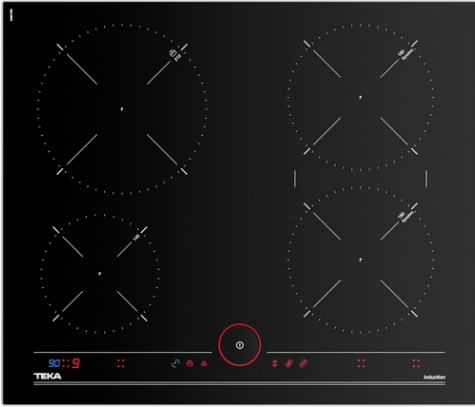

iKnob IT 6450 60cm iKnob Touch Control Induction Hob with 4 zones

Autolock

Power

Power Plus

Syncro function

Easy installation

DESCRIPTION

60cm iKnob Touch Control Induction Hob with 4 zones

LIFE STYLE

Maestro

COLOURS

REFERENCE

REF. 10210182
EAN. 8421152148471

FEATURES

Induction hob
iKnob touch control
Cooking timer
4 cooking zones:
-1 induction ø 145 mm
-1 induction ø 210 mm
-1 induction ø 180 mm
-1 induction ø 180 mm
Special cooking functions: Boiling & KeepWarm function
Power Plus Function
Power Management function
Child lock
Stop & Go Function
Silence mode
Residual heat indicators
Synchro function
Pan detector
Maximum nominal power: 7.400 W

DIMENSIONS

Product height (mm): 50
Product width (mm): 605
Product depth (mm): 515
Product length (mm):
Net weight (Kg): 10,66

TECH SPECS

FITTING MEASURES

Built-in Width (mm): 560
Built-in Depth (mm): 490
Built-in Height (mm): 50

COOKING ZONES

Cooking Zones: 4
Energy consumption for the whole hob, Wh/Kg: 189,7

Left rear cooking zone - Diameter (mm): 210
Left rear cooking zone - Type: Single Zone
Left rear cooking zone - Consumption in Wh/Kg (EU 66/2014):
178,3
Left front cooking zone - Diameter (mm): 145
Left front cooking zone - Type: Single Zone
Left front cooking zone - Consumption in Wh/Kg (EU 66/2014):
201,5
**Center rear cooking zone - Consumption in Wh/Kg (EU
66/2014):** No
**Center front cooking zone - Consumption in Wh/Kg (EU
66/2014):** No
Right rear cooking zone - Type: Single Zone
Right rear cooking zone - Consumption in Wh/Kg (EU 66/2014):
189,4
Right front cooking zone - Diameter (mm): 180
Right front cooking zone - Type: Single Zone
**Right front cooking zone - Consumption in Wh/Kg (EU
66/2014):** 189,4