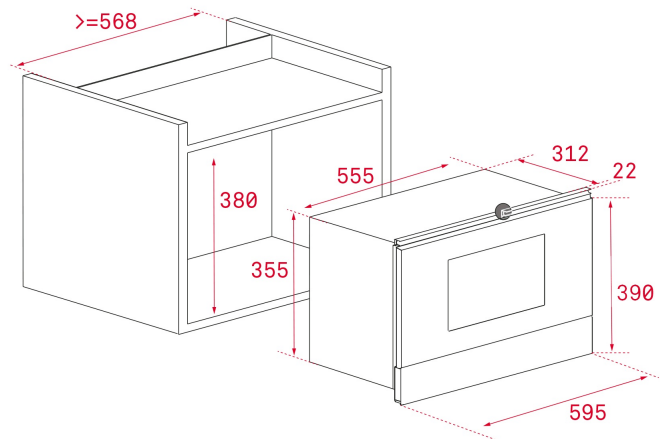

DIMENSIONS

Product height (mm): 390
Product width (mm): 595
Product depth (mm): 334
Product length (mm):
Net weight (Kg): 22

TECH SPECS

PARTICULAR CHARACTERISTICS

Number of cavities: 1
Number of cooking functions: 3
Number of memories: No
Grill function: Yes
Minute Minder: Yes
Drop-down grill: Yes
Number of guide levels (lower cavity): 0
Forced refrigeration tangential 1 speed: Yes
Microwave function: Yes
Number of power levels: 5
Minute Quick Start: Yes
Seconds Quick Start: Yes
Tangential ventilation: Yes