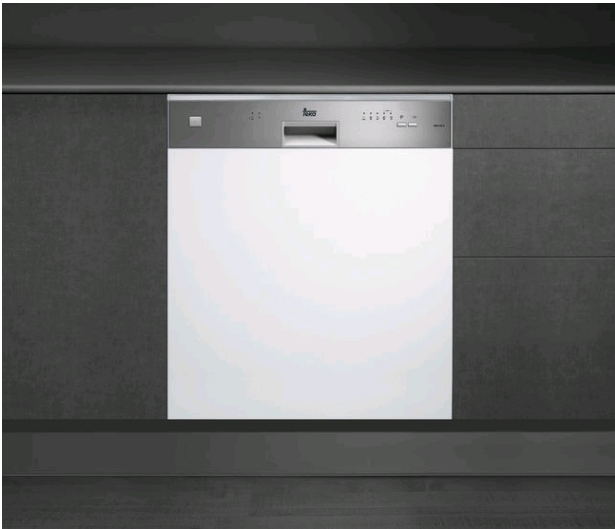

DW8 45 S Built-in Dishwasher with 4 washing programs in 45cm

Eco Function

DESCRIPTION

Built-in Dishwasher with 4 washing programs in 45cm

LIFE STYLE

Maestro

COLOURS

REFERENCE

REF. 40716082
EAN. 8421152113189

TEKA

DW8 45 S

FEATURES

Partially integrated dishwasher
Electronic control panel
LED display
Place Settings : 10
Washing programs: 4
Washing temperatures : 45°, 55°, 65° C
Full Aquastop
Delay timer 1-24h
Fast program 50 minutes
Eco program
Third sprayer
5 positions water softener
Adjustable upper basket
Indicator pilots for : On-off, delayed time,
selected program, lack of salt and rinse aid
Back feet adjustment from front
Noise level Db(A): 46
Power supply : 220/230V -50 Hz

DIMENSIONS

Product height (mm): 820-870
Product width (mm): 598
Product depth (mm): 568
Product length (mm):
Net weight (Kg): 33,5

TECH SPECS

FITTING MEASURES

Built-in niche height (cm): 82
Maximum door height (mm): 594
Plinth (mm): 50
Door width (mm): 448