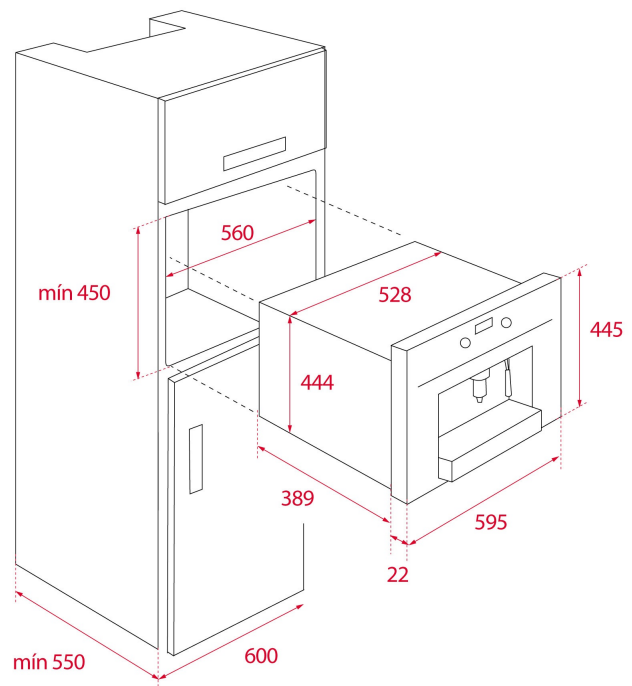

REFERENCE

REF. 111630001
EAN. 8434778004120

TEKA

CLC 855 GM

FEATURES

Urban Colors Edition
Automatic built-in coffee machine
Self-cleaning function
Intensity and coffee size regulation
Touch control display with knobs
30 automatic programs
Capacity: 2 cups at once
Adjustable height system for different cup sizes
Milk frother and hot water pipe
Integrated steel grinder for natural coffee beans
Coffee beans container, 200 grams capacity
Availability for ground coffee
15 bar pump pressure
1.8 litres water tank
Waste container
Descaling function
Installation with telescopic rails for easy pull out of the coffee maker

DIMENSIONS

Product height (mm): 455
Product width (mm): 595
Product depth (mm): 412
Product length (mm):
Net weight (Kg): 23

TECH SPECS

FITTING MEASURES

Built-in Width (mm): 560
Built-in Depth (mm): 550
Built-in height (mm): 450