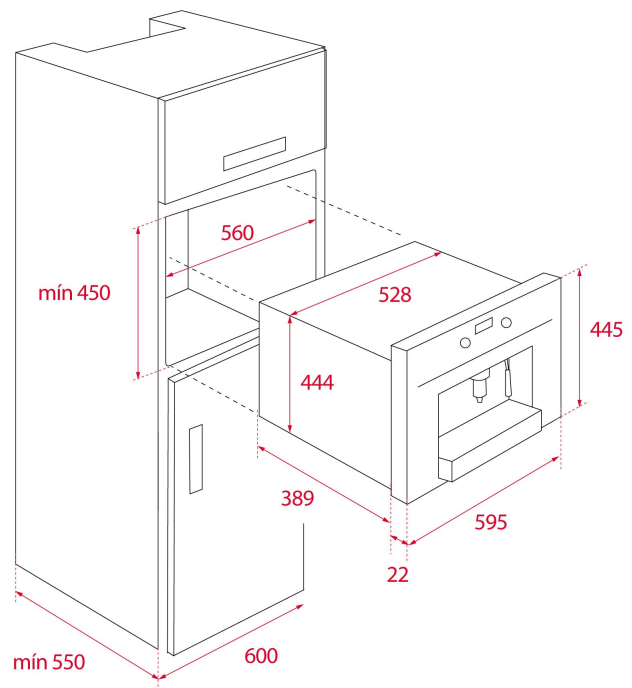

REFERENCE

REF. 111630002
EAN. 8434778004137

TEKA

CLC 855 GM

FEATURES

Urban Colors Edition
Automatic built-in coffee machine
Self-cleaning function
Intensity and coffee size regulation
Touch control display with knobs
30 automatic programs
Capacity: 2 cups at once
Adjustable height system for different cup sizes
Milk frother and hot water pipe
Integrated steel grinder for natural coffee beans
Coffee beans container, 200 grams capacity
Availability for ground coffee
15 bar pump pressure
1.8 litres water tank
Waste container
Descaling function
Installation with telescopic rails for easy pull out of the coffee maker

DIMENSIONS

Product height (mm): 455
Product width (mm): 595
Product depth (mm): 412
Product length (mm):
Net weight (Kg): 23

TECH SPECS

FITTING MEASURES

Built-in Width (mm): 560
Built-in Depth (mm): 550
Built-in height (mm): 450