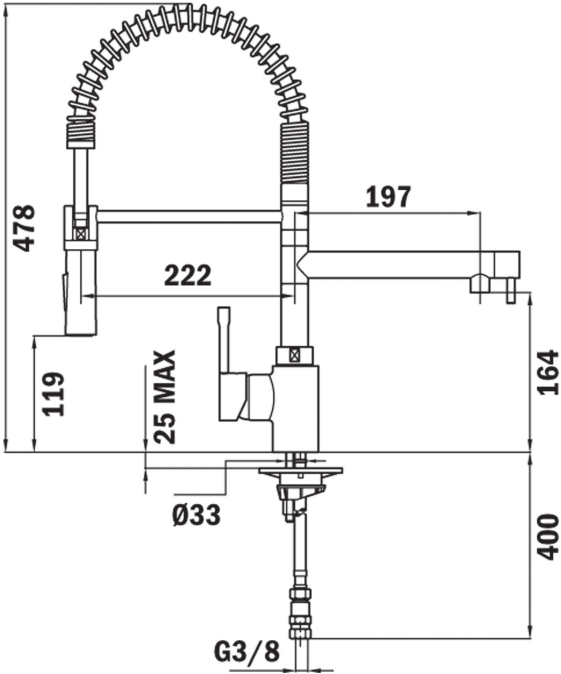

Maestro

COLOURS

REFERENCE

REF. 239991200
EAN. 8421152112724

TEKA

ARK 999

FEATURES

Professional kitchen tap
Swivel and flexible spout
Anti-scale aerator
Pull-down shower with stop function. 1 function: Shower spray
Extra spout to fill recipients
High resistant flexible spring
Stainless steel flexible hose reinforced with plastic for better protection and easy cleaning
Cartridge with ceramic discs of high resistance
Highly precise temperature control
Greater handling sensitivity with smoother movements
3/8" flexible inlet pipes

ARK 999

DIMENSIONS

- Product height (mm): 478
- Product width (mm):
- Product depth (mm):
- Product length (mm):
- Net weight (Kg): 3,55

TECH SPECS

MODELS

Type of installation: Free standing