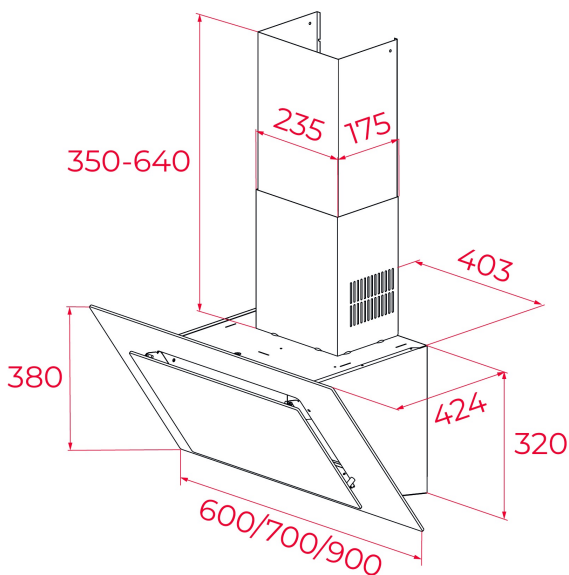

TEKA**DVT Pro 98660 TBS WH**

Urban Colors Edition. Vertical decorative hood in full glass design with FreshAir function, 90cm

LED

Perimeter
extractionStop Delay
Timer

Fresh AIR

**REFERENCE**

REF: 112930044

EAN: 8434778013269

DIMENSIONS**Product height (mm):** 800-1100**Product width (mm):** 900**Product depth (mm):** 412**Product length (mm):****Net weight (Kg):** 16,2**TECHNICAL DETAILS**

Energy Efficiency Class: A+

Noise (LwA) Min Speed (dB): 61