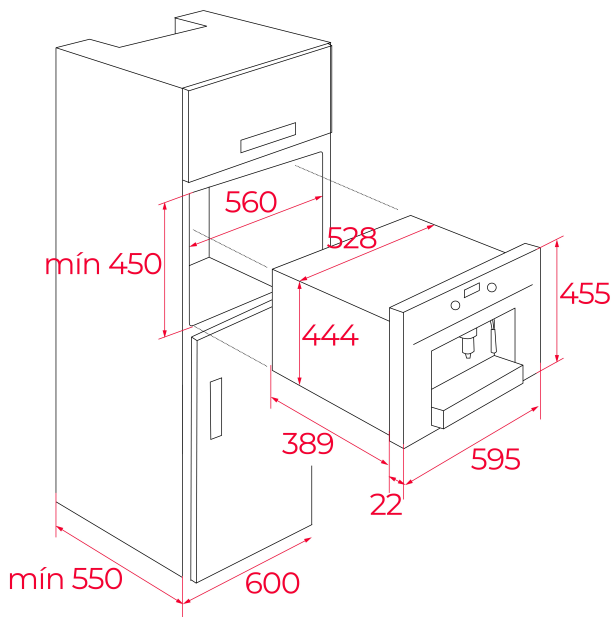

Coffee
beans

Ground
coffee