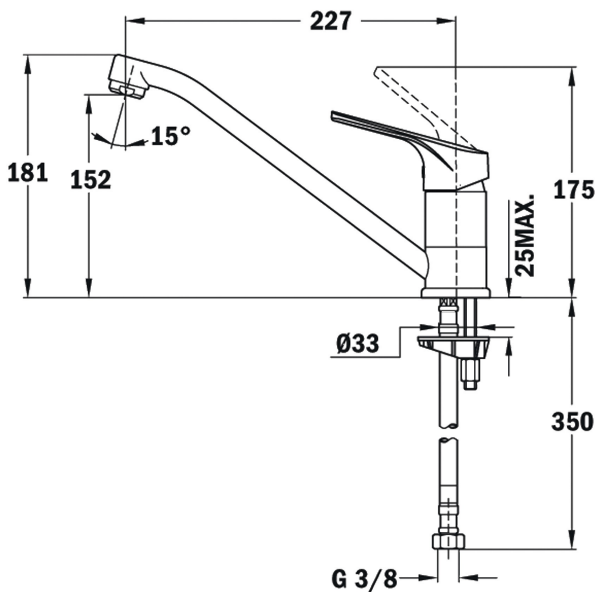

**REFERENCE**

REF: 46913020S

EAN: 8421152090794

**FEATURES**

Low spout kitchen tap  
 Swivel spout  
 Anti-scale aerator  
 Cartridge with ceramic discs of high resistance  
 Highly precise temperature control  
 Greater handling sensitivity with smoother movements  
 3/8" flexible inlet pipes

**DIMENSIONS****Product height (mm):** 181**Product width (mm):****Product depth (mm):****Product length (mm):****Net weight (Kg):** 1,17Anti-scale  
aeratorSwivel  
spout**COLOURS**

	46913020S	Sandbeige
	469130200	Topasbeige
	469130200	Metallic black
	469130200	Carbon
	469130200	Chrome