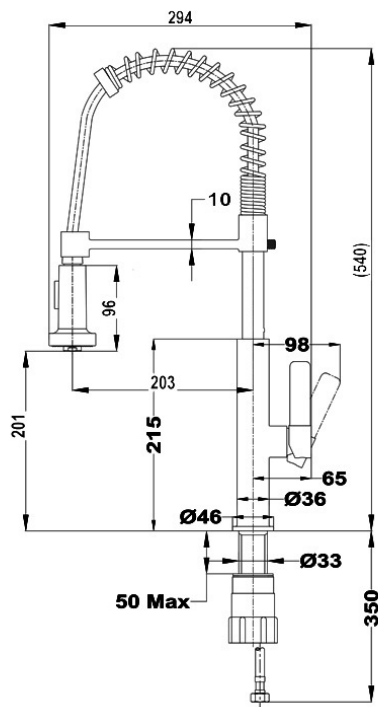

Saving
Water

Anti-scale
aerator

High
Resistance

Pull Down
Shower

Resistance

Swivel
spout

Easy
installation

REFERENCE

REF: 116010002

EAN: 8434778002812

FEATURES

Professional kitchen tap

Swivel and flexible spout

Anti-scale aerator

Pull-down shower 2 functions: normal & shower spray

Cartridge with ceramic discs of high resistance

Easy-Quick fixation system

3/8" - 1/2" flexible inlet pipes

DIMENSIONS

Product height (mm): 540

Product width (mm):

Product depth (mm): 294

Product length (mm):

Net weight (Kg): 1,62