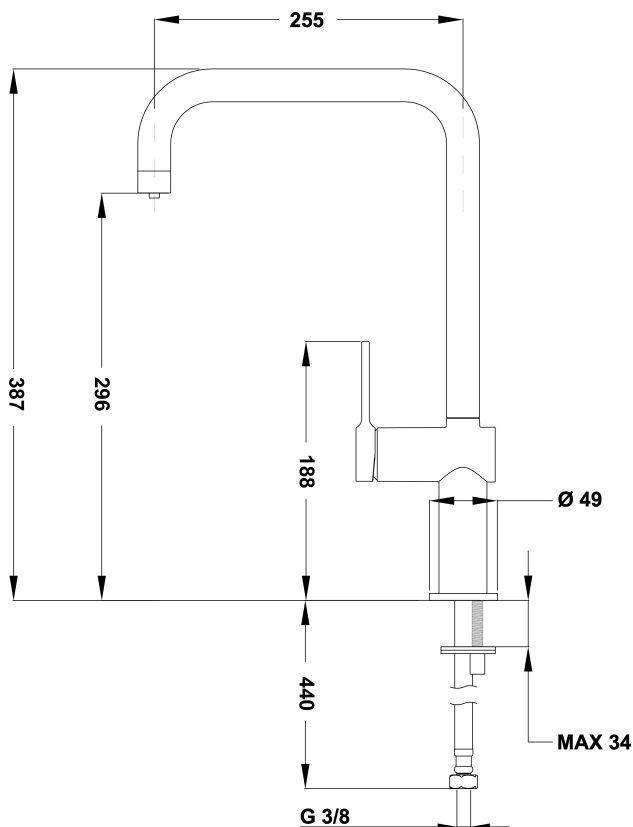

TEKA

E-Pure Electronic EP 915

Single lever kitchen tap with high spout ready to be installed with filter

Anti-scale
aerator

Purifier
Filter

Swivel
spout

REFERENCE

REF: 116080000

EAN: 8434778009286

FEATURES

High spout kitchen tap for filtered water

Swivel spout

Anti-scale aerator

To be installed next to filter systems (not included)

One touch, blue LED: opens purified water flow. Automatic close after 1 minute

Two touches, green LED: automatic close after 5 minutes

Three touches, turn off: closes purified water flow

Purified water flow limited to 2 l/min

9 V battery-operated electrovalve

We advise installing with running water handle on the right
3/8" flexible inlet pipes

DIMENSIONS

Product height (mm): 387

Product width (mm):

Product depth (mm):

Product length (mm):

Net weight (Kg): 3

COLOURS

116080000