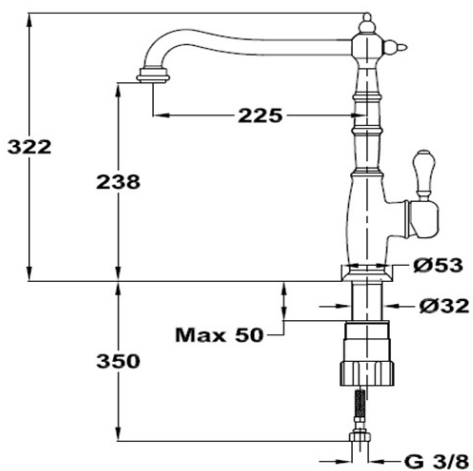

TEKA

RT 915

Retro single lever kitchen tap

Anti-scale
aerator

Swivel
spout

Easy
installation

REFERENCE

REF: 116030051

EAN: 8434778012873

FEATURES

High spout kitchen tap

Retro style

Swivel spout

Anti-scale aerator

Black ceramic handle

Easy-Quick fixation system

3/8" - 1/2" flexible inlet pipes

DIMENSIONS

Product height (mm): 322

Product width (mm):

Product depth (mm):

Product length (mm):

Net weight (Kg): 1,34

COLOURS