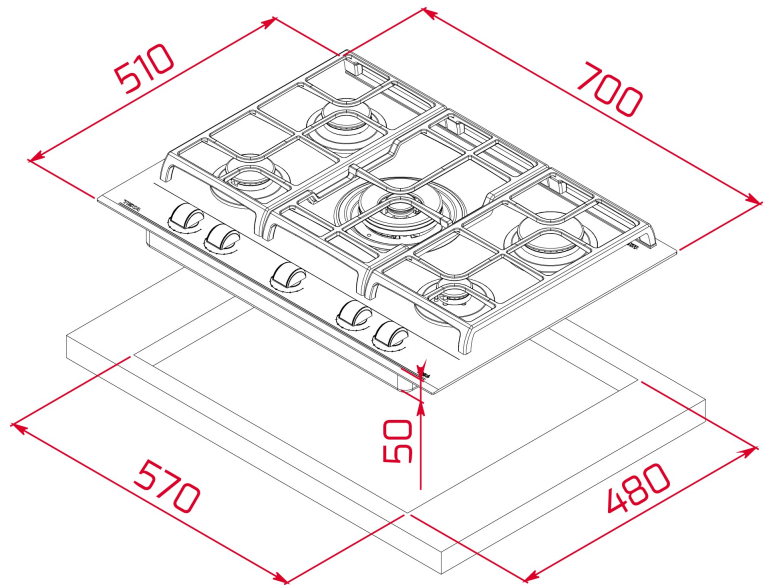

GZC 75330 70cm Gas on Glass Hob with ExactFlame function of butane gas

Auto ignition

Autolock

ExactFlame

Easy installation

DESCRIPTION

70cm Gas on Glass Hob with ExactFlame function of butane gas

LIFE STYLE

Total

COLOURS

REFERENCE

REF. 112570053
EAN. 8434778006773

TEKA

GZC 75330

FEATURES

Urban Colors Edition
Gas on Glass with ExactFlame a
9 power levels with precise control of the flame
Front control knobs with ergonomic design
5 cooking zones:
1 double ring burner (4.00 kW)
2 semi-fast burners (1.75 kW)
1 fast burner (2.80 kW)
1 auxiliary burner (1.00 kW)
Large cast iron grids
Automatic-ignition
Auto-lock safety device
Optional Wok support
Easy installation kit
Ceramic glass surface

TEKA**GZC 75330**

DIMENSIONS

Product height (mm): 98
Product width (mm): 700
Product depth (mm): 510
Product length (mm):
Net weight (Kg): 13,5

TECH SPECS

FITTING MEASURES

Built-in Width (mm): 570
Built-in Depth (mm): 480
Built-in Height (mm): 49