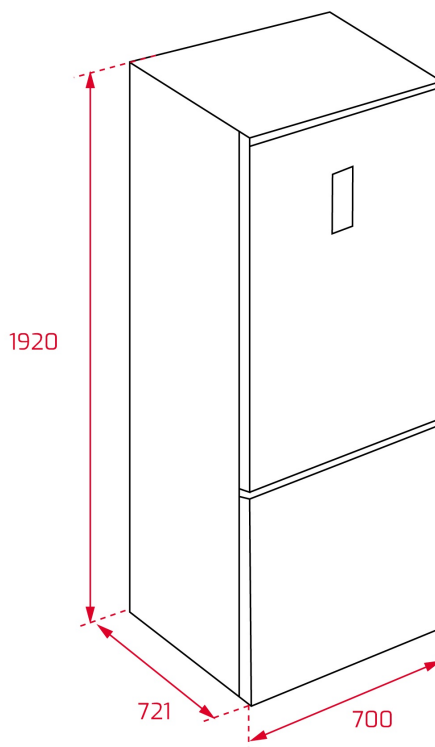

Zero Box

A++ Energy Class

DESCRIPTION

190x70cm A++ Free Standing Combi Refrigerator with Crystal Door

LIFE STYLE

Maestro

COLOURS

REFERENCE

DIMENSIONS

Product height (mm): 1920

Product width (mm): 700

Product depth (mm): 721

Product length (mm):

Net weight (Kg): 101,6

TECH SPECS

FITTING MEASURES