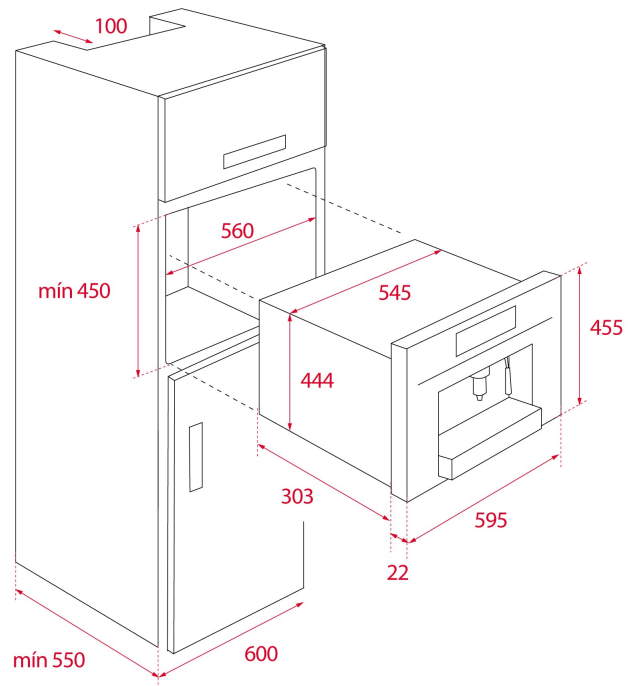

COLOURS

REFERENCE

REF. 40589513
EAN. 8421152145616

FEATURES

Multi capsule built-in coffee maker
Multi capsule (*) and ground coffee machine
Coffee selector: small, medium, large, extra large and infusions
Electronic control panel with TFT display
5 adapters included
Automatic LED lights
Capacity: 1 cup
Adjustable height cup support
Temperature selector
Storage drawer
2 side storage compartments
Drip tray
19 bar pump pressure
1 litre water tank
Waste container
Automatic decalcifier
Descaling function
*5 capsule adaptors: Nespresso®, Lavazza®, Caffitaly®, E.S.E pod

DIMENSIONS

Product height (mm): 455

Product width (mm): 595

Product depth (mm): 330

Product length (mm):

Net weight (Kg): 18,7

TECH SPECS

PARTICULAR CHARACTERISTICS