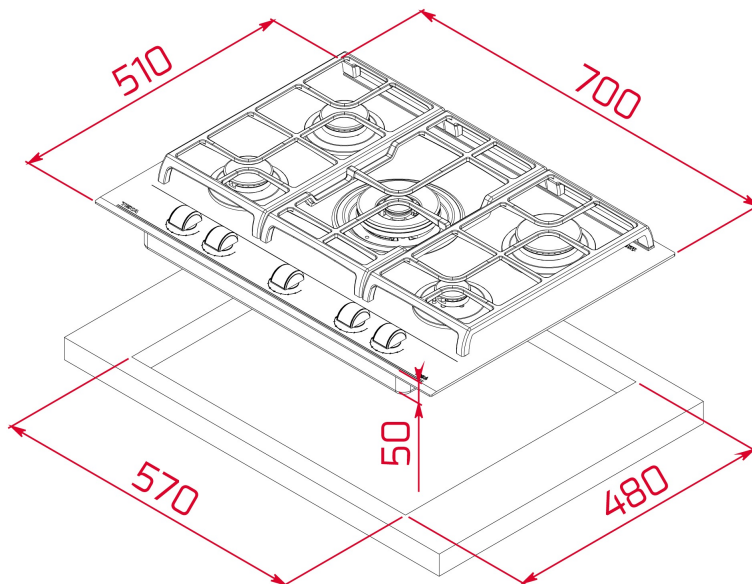

1 fast burner (2.80 kW)

1 auxiliary burner (1.00 kW)

Large cast iron grids

Automatic-ignition in every burner, activated through control knobs

Auto-lock safety device (Thermocouples)

Optional Wok support

Easy installation kit

Ceramic glass surface

TEKA

GZC 75330 XBB

DIMENSIONS

Product height (mm): 98
Product width (mm): 700
Product depth (mm): 510
Product length (mm):
Net weight (Kg): 13,5

TECH SPECS

FITTING MEASURES

Built-in Width (mm): 570
Built-in Depth (mm): 480
Built-in Height (mm): 49