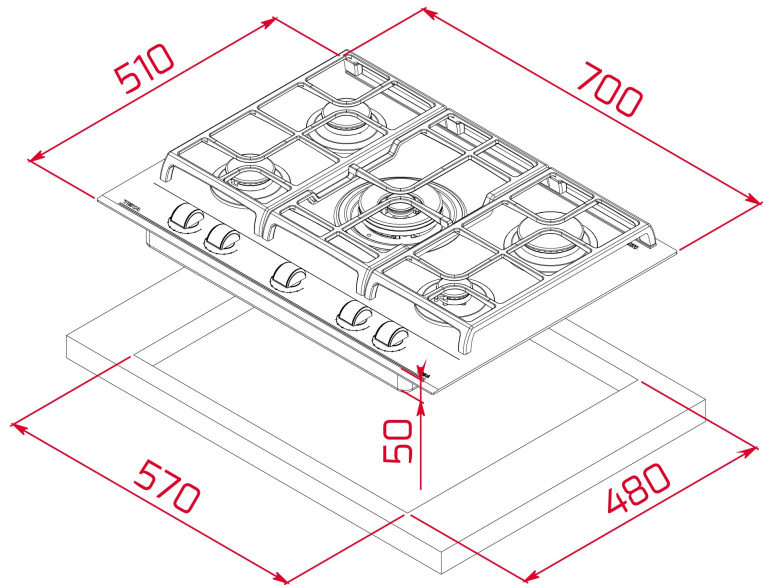

GZC 75330 XB 70cm Gas on Glass Hob with ExactFlame function of natural gas

Auto ignition

Autolock

ExactFlame

Easy installation

DESCRIPTION

70cm Gas on Glass Hob with ExactFlame function of natural gas

LIFE STYLE

Total

COLOURS

REFERENCE

REF. 112570104
EAN. 8434778010046

TEKA

GZC 75330 XB

FEATURES

Urban Colors Edition
Gas on Glass with ExactFlame
9 power levels with precise control of the flame
Front control knobs with ergonomic design
5 cooking zones:
1 double ring burner (4.00 kW)
2 semi-fast burners (1.75 kW)
1 fast burner (2.80 kW)
1 auxiliary burner (1.00 kW)
Large cast iron grids
Automatic-ignition in every burner, activated through control knobs
Auto-lock safety device (Thermocouples)
Optional Wok support
Easy installation kit
Ceramic glass surface

DIMENSIONS

Product height (mm): 110
Product width (mm): 700
Product depth (mm): 510
Product length (mm):
Net weight (Kg): 13,5

TECH SPECS

FITTING MEASURES

Built-in Width (mm): 570
Built-in Depth (mm): 480
Built-in Height (mm): 49