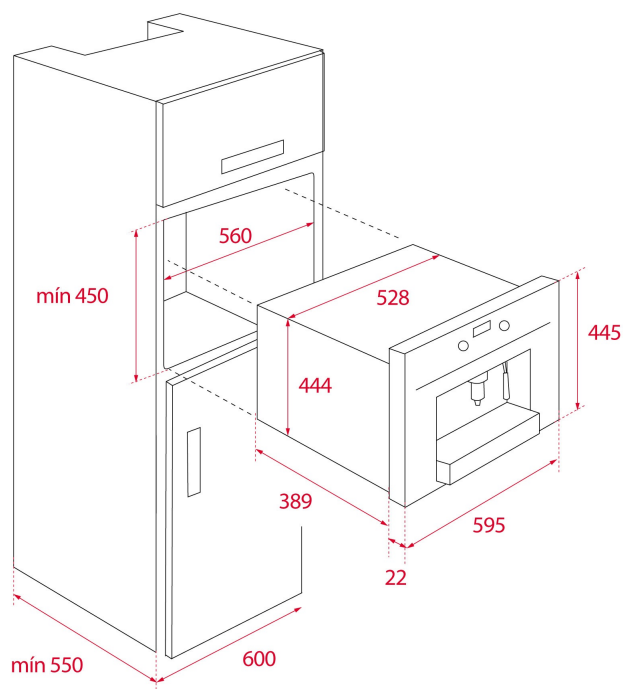

DIMENSIONS

Product height (mm): 455

Product width (mm): 595

Product depth (mm): 412

Product length (mm):

Net weight (Kg): 23

TECH SPECS

FITTING MEASURES

Built-in Width (mm): 560

Built-in Depth (mm): 550

Built-in Height (mm): 450

PARTICULAR CHARACTERISTICS

Type of installation: Built-in

Pump pressure (Bar): 15

Pump power (W): 50

Control panel: Electronic