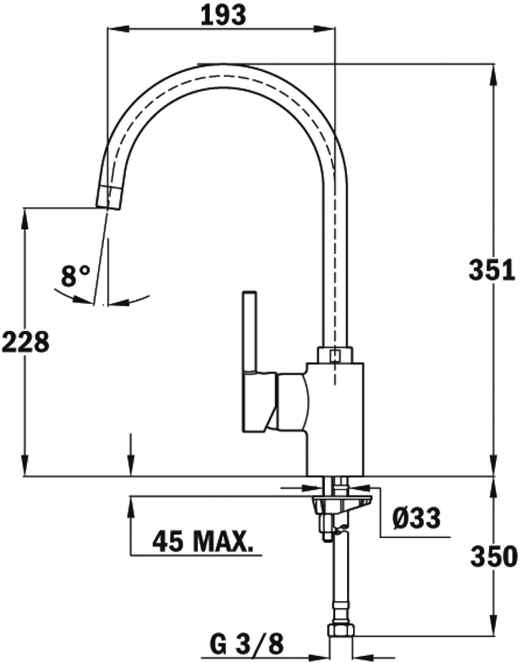

REFERENCE

REF. 239151200
EAN. 8421152084717

TEKA

ARK 915

FEATURES

High spout kitchen tap
Minimalistic design
Swivel spout
Anti-scale aerator
Cartridge with ceramic discs of high resistance
Highly precise temperature control
Greater handling sensitivity with smoother movements
3/8" flexible inlet pipes

ARK 915

DIMENSIONS

- Product height (mm): 351
- Product width (mm):
- Product depth (mm):
- Product length (mm):
- Net weight (Kg): 1,7

TECH SPECS

MODELS

- Type of installation: Free standing
- Type of spout: High spout
- Type of handle: Single lever