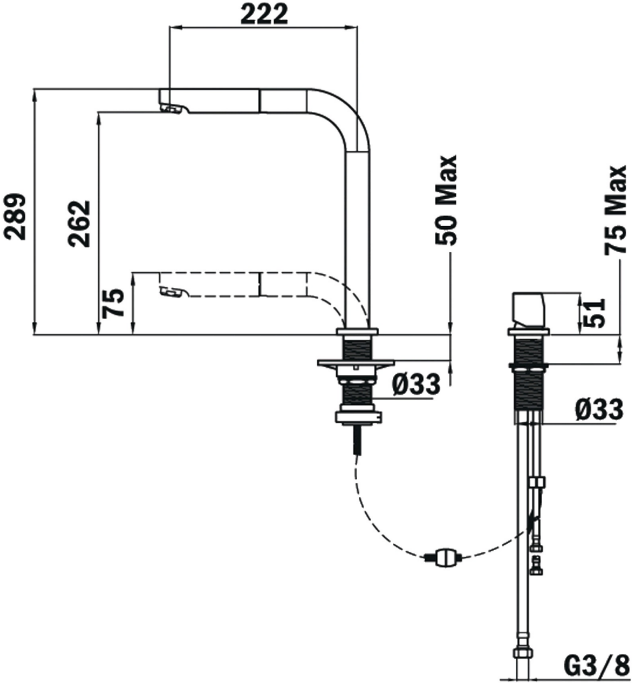

AUK 983 Single Handle Kitchen Tap with retractable shower

Anti-Scale Aerator

Pull Out Shower

Resistance

Swivel Spout

DESCRIPTION

Single Handle Kitchen Tap with retractable shower

LIFE STYLE

Maestro

COLOURS

REFERENCE

REF. 509830200
EAN. 8421152112731

TEKA

AUK 983

FEATURES

High spout under-window kitchen tap
Swivel spout
Anti-scale aerator
Retractable and pull-out functions
2 positions: Extended (289 mm) and hidden (75 mm)
Requires 2 holes of Ø35 mm
Cartridge with ceramic discs of high resistance
Highly precise temperature control
Greater handling sensitivity with smoother movements
3/8" flexible inlet pipes

AUK 983

DIMENSIONS

- Product height (mm): 289
- Product width (mm):
- Product depth (mm):
- Product length (mm):
- Net weight (Kg): 2,5

TECH SPECS

MODELS

- Type of installation: Free standing
- Type of spout: High spout
- Type of handle: Single lever