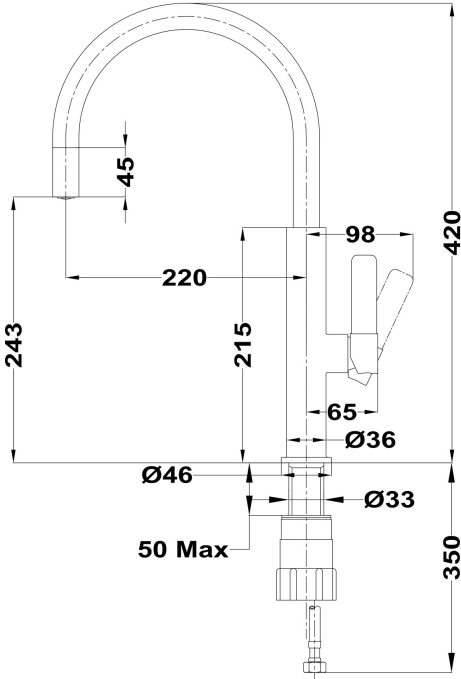

Total

COLOURS

REFERENCE

REF. 116030024
EAN. 8434778002119

TEKA

FOT 995

FEATURES

High spout kitchen tap
Swivel spout
Anti-scale aerator
Cartridge with ceramic discs of high resistance
Highly precise temperature control
Greater handling sensitivity with smoother movements
Easy-Quick fixation system
3/8" - 1/2" flexible inlet pipes

FOT 995

DIMENSIONS

Product height (mm): 420
Product width (mm):
Product depth (mm):
Product length (mm):
Net weight (Kg): 1,765

TECH SPECS

MODELS

Type of spout: High spout
Type of handle: Single lever