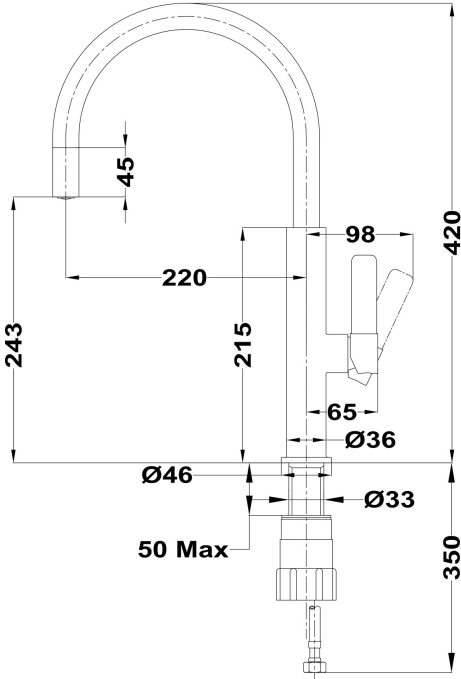

Total

**COLOURS**

**REFERENCE**

REF. 116030023  
EAN. 8434778002102

**TEKA**

**FOT 995**

**FEATURES**

High spout kitchen tap  
Swivel spout  
Anti-scale aerator  
Cartridge with ceramic discs of high resistance  
Highly precise temperature control  
Greater handling sensitivity with smoother movements  
Easy-Quick fixation system  
3/8" - 1/2" flexible inlet pipes

FOT 995

**DIMENSIONS**

- Product height (mm): 420
- Product width (mm):
- Product depth (mm):
- Product length (mm):
- Net weight (Kg): 1,765

**TECH SPECS**

**MODELS**

Type of spout: High spout  
Type of handle: Single lever