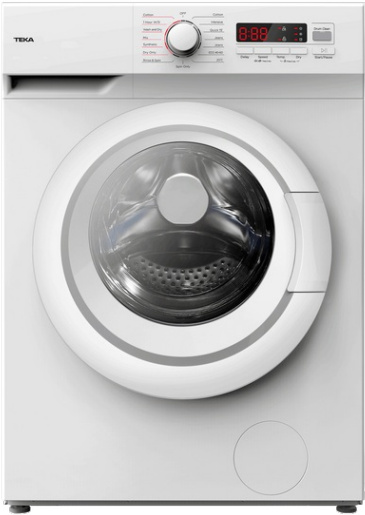

TK5 1480 Free standing Washer Dryer with 15 programs, 8kg washing capacity and 5kg drying capacity

Quick Cycle

Washing
capacity: 8Kg

DESCRIPTION

Free standing Washer Dryer with 15 programs, 8kg washing capacity and 5kg drying capacity

LIFE STYLE

Maestro

COLOURS

REFERENCE

REF. 113960005
EAN. 8434778017946

FEATURES

Free standing Washer-Dryer
Electronic control panel with display
Washing capacity: 9 kg
Drying capacity: 6 kg
Washing programs: 11
Drying programs: 4
Fast program: 15 minutes
Special programs: ECO mode, Wool care, Delicate, AllergySafe, Quick Wash & Dry, Gentle Dry
Special functions: Delay timer, Anti-allergies, Extra rinse, Stain type
Condenser heat pump
Maximum spinning speed: 1400 RPM
Automatic water regulation
Automatic door lock safety system
Child lock
Balance control system
SoftCare drum
Delay timer: 1-24 hours
33 cm wide porthole door

PARTICULAR CHARACTERISTICS

Stainless Steel Drum: Yes

Glass door diameter (cms): 48

Double water inlet (warm-cold): Yes

CONTROL INDICATOR LIGHTS

SPECIAL FUNCTIONS

EQUIPMENT

Number of programs: 9
Number Of Washing Temperatures: 6
Control panel: ELECTRONIC LED WHITE DISPLAY
Child lock: Yes
Auto lock door: Yes
Cancel spin cycle button: Yes