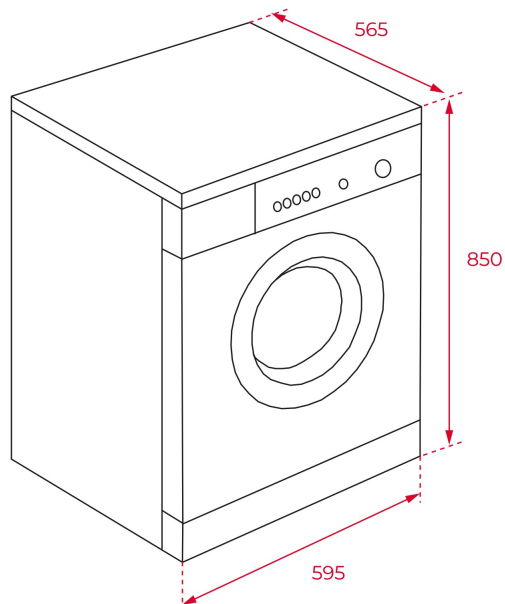

LIFE STYLE

Maestro

COLOURS

REFERENCE

REF. 113960005
EAN. 8434778017946

FEATURES

Free standing Washer-Dryer
Electronic control panel with display
Washing capacity: 9 kg
Drying capacity: 6 kg
Washing programs: 11
Drying programs: 4
Fast program: 15 minutes
Special programs: ECO mode, Wool care, Delicate, AllergySafe, Quick Wash & Dry, Gentle Dry
Special functions: Delay timer, Anti-allergies, Extra rinse, Stain type
Condenser heat pump
Maximum spinning speed: 1400 RPM
Automatic water regulation
Automatic door lock safety system
Child lock
Balance control system
SoftCare drum
Delay timer: 1-24 hours
33 cm wide porthole door

TEKA**TK5 1480**

DIMENSIONS

Product height (mm): 850

Product width (mm): 600

Product depth (mm): 570

Product length (mm):

Net weight (Kg): 74

TECH SPECS

Power rate (V): 220-240

Plug type: UK

Cable Connection Length (cm): 1,5

Maximum Nominal Power (W): 2050

Nominal power motor (W): 1350

Power of heating element (W): 2050

Water outlet hose length (m): 1.6

Water inlet hose length (m): 1

PARTICULAR CHARACTERISTICS

Stainless Steel Drum: Yes

Glass door diameter (cms): 48

Double water inlet (warm-cold): Yes

CONTROL INDICATOR LIGHTS

SPECIAL FUNCTIONS

EQUIPMENT

Number of programs: 9
Number Of Washing Temperatures: 6
Control panel: ELECTRONIC LED WHITE DISPLAY
Child lock: Yes
Auto lock door: Yes
Cancel spin cycle button: Yes