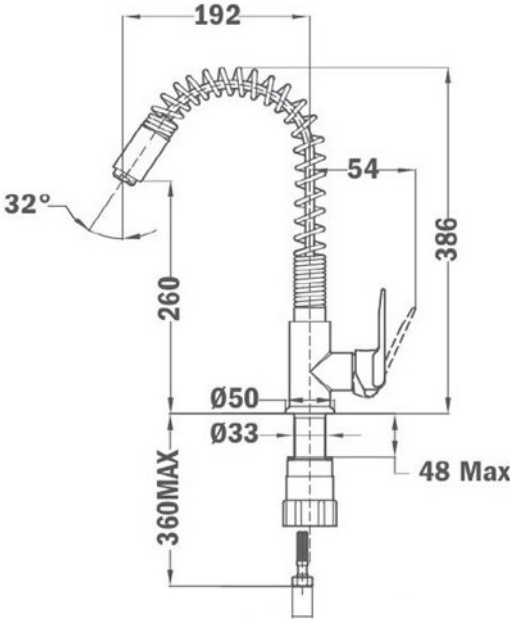

## **FEATURES**

Professional kitchen tap  
Swivel and flexible spout  
Anti-scale aerator  
35 mm cartridge  
Cartridge with ceramic discs of high resistance  
Highly precise temperature control  
Greater handling sensitivity with smoother movements  
Easy-Quick fixation system  
3/8" certified flexible inlet pipes

IN 934

**DIMENSIONS**

- Product height (mm): 386
- Product width (mm):
- Product depth (mm):
- Product length (mm):
- Net weight (Kg): 2,1

**TECH SPECS**

**MODELS**

**Type of installation:** Free standing