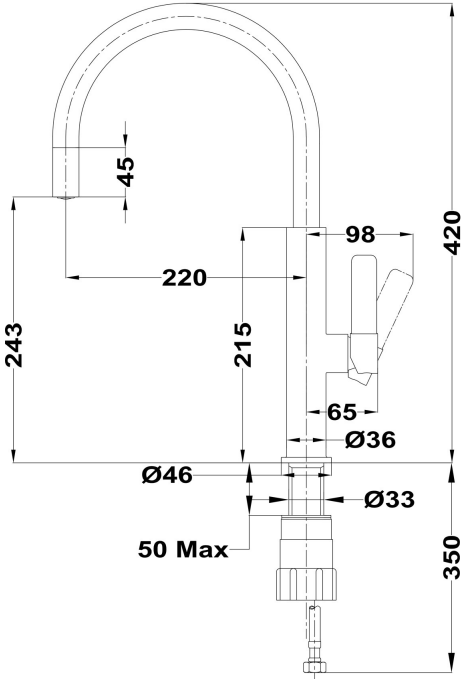

### REFERENCE

REF. 116030034  
EAN. 8434778009255

**TEKA**

**FOT 995**

**FEATURES**

Metallic Edition, Brass Collection  
High spout kitchen tap  
Swivel spout  
Anti-scale aerator  
Cartridge with ceramic discs of high resistance  
Highly precise temperature control  
Greater handling sensitivity with smoother movements  
Easy-Quick fixation system  
3/8" - 1/2" flexible inlet pipes

### DIMENSIONS

- Product height (mm): 420
- Product width (mm):
- Product depth (mm):
- Product length (mm):
- Net weight (Kg): 1,765