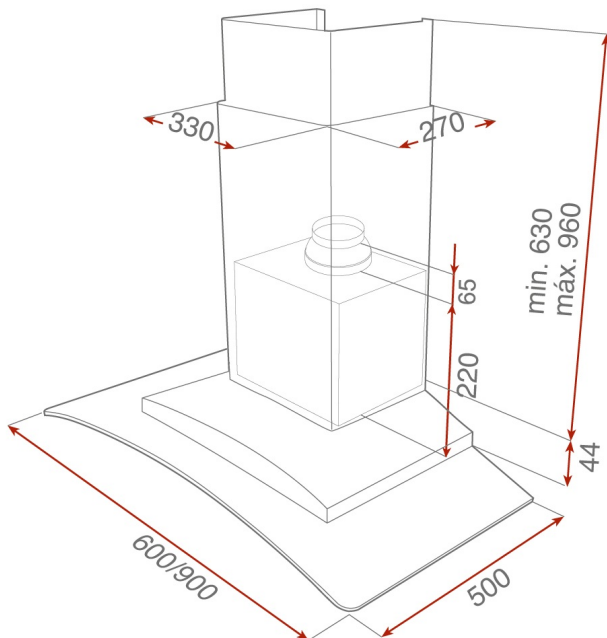

LED

Stop Delay
Timer

REFERENCE

REF: 40455330

EAN: 8421152130476

FEATURES

Ultraslim glass wing decorative hood
 Eco power
 Backlit electronic panel with white display
 Conventional aspiration
 3 speeds + 1 intensive
 Exhaust capacities:
 Free Outlet (m³/h): 825
 Max. (m³/h): 637
 Min. (m³/h): 298
 Noise (LwA) Max Speed 60 dB
 Noise (LwA) Min Speed 52 dB
 LED illumination
 1 stainless steel-aluminium filter
 Stop delay timer
 Reinforced glass upper structure

DIMENSIONS

Product height (mm): 674-1004

Product width (mm): 600

Product depth (mm): 500

Product length (mm):

Net weight (Kg): 12,9

TECH SPECS

Energy Efficiency Class: D

Noise (LwA) Min Speed (dB): 52

Noise (LwA) Max Speed (dB): 60

Noise (LwA) Boost Speed (dB): 70

Ø Outlet (mm): 150

COLOURS

40455330 Stainless Steel Glass Wing