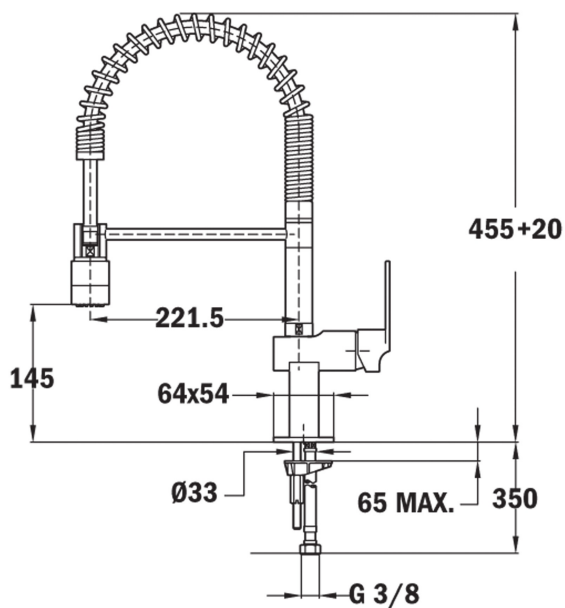

Professional kitchen faucet mixer or rotary type fishwife and flexible stainless steel pipe

Anti-Scale  
Aerator

High  
Resistance

Pull Down  
Shower

Swivel  
Spout

## FEATURES

- Swivel and flexible spout
- Cartridge with ceramic discs of high resistance
- Highly precise temperature control
- Greater handling sensitivity with smoother movements
- Anti-scale aerator
- High resistant flexible spring
- Stainless steel flexible hose reinforced with plastic for better protection and easy cleaning
- Pull-down shower 2 functions: normal & shower spray
- 1/2" flexible inlet pipes

## DIMENSIONS

**Product height (mm):** 535

**Product width (mm):**

**Product depth (mm):**

**Product length (mm):**

**Net weight (Kg):** 3,2

## COLOURS

18161002 Chrome