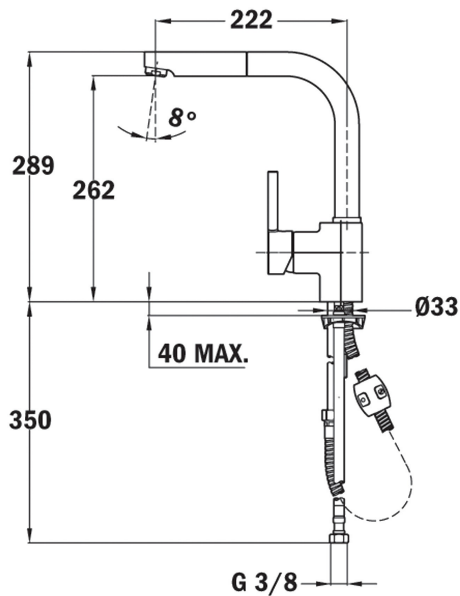

**TEKA****ARK 938**

Single lever kitchen faucet with removable super durable and high spout aerator anticalcáreo

Anti-Scale  
Aerator

Pull Out  
Shower

Resistance

Swivel  
spout

**REFERENCE**

REF: 239381210

EAN: 8421152087008

**FEATURES**

Swivel spout

Pull-out shower

New extra resistant flexible hose

3/8" flexible inlet pipes • Anti-scale aerator

For 1/2" connection versions please check with your sales contact person

**DIMENSIONS****Product height (mm):** 289**Product width (mm):****Product depth (mm):****Product length (mm):****Net weight (Kg):** 2,7**COLOURS**

239381210

Chrome

23938120N

Metallic Black

23938120N

Carbon