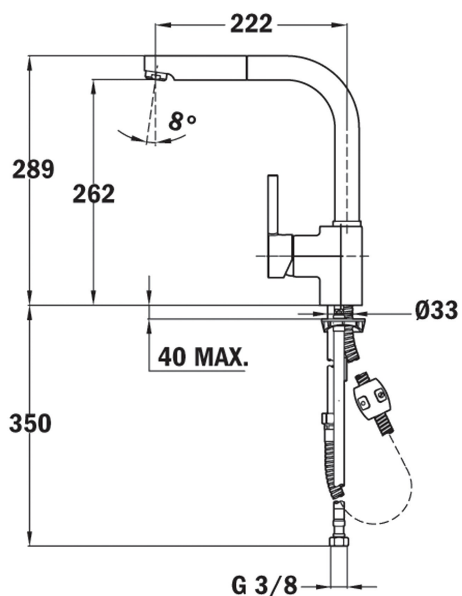

TEKA

ARK 938 CARBON

Single lever kitchen tap with pull-out shower

REFERENCE

REF: 23938120CN

EAN: 8421152134184

FEATURES

High spout pull-out kitchen tap
Swivel spout
Anti-scale aerator
Pull-out 1 function: normal
Extra resistant flexible hose
Cartridge with ceramic discs of high resistance
Highly precise temperature control
Greater handling sensitivity with smoother movements
3/8" flexible inlet pipes

Anti-Scale
Aerator

Pull Out
Shower

Resistance

Swivel
spout

DIMENSIONS

Product height (mm): 289

Product width (mm):

Product depth (mm):

Product length (mm):

Net weight (Kg): 2,7

COLOURS

	23938120CN	Carbon
	23938120N	Chrome
	23938120N	Metallic Black
	23938120N	White
	23938120N	Black