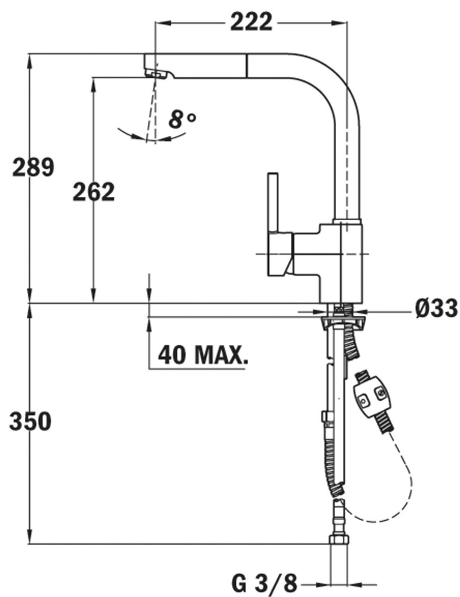

TEKA**ARK 938 METALLIC BLACK**

Single lever kitchen tap with pull-out shower

**REFERENCE**

REF: 23938120Q

EAN: 8421152134214

FEATURES

High spout pull-out kitchen tap
 Swivel spout
 Anti-scale aerator
 Pull-out 1 function: normal
 Extra resistant flexible hose
 Cartridge with ceramic discs of high resistance
 Highly precise temperature control
 Greater handling sensitivity with smoother movements
 3/8" flexible inlet pipes

Anti-Scale
AeratorPull Out
Shower

Resistance

Swivel
spout**DIMENSIONS****Product height (mm):** 289**Product width (mm):****Product depth (mm):****Product length (mm):****Net weight (Kg):** 2,7**COLOURS**

	23938120Q	Metallic Black
	23938120CN	White
	23938120CN	Black
	23938120CN	Chrome
	23938120CN	Carbon