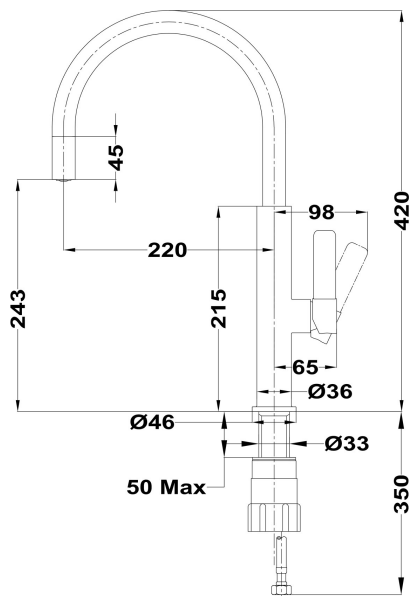

FOT 995 CHROME WHITE

Single Lever Kitchen Tap with aerator integrated in spout

**REFERENCE**

REF: 116030024

EAN: 8434778002119

FEATURES

High spout kitchen tap
 Swivel spout
 Anti-scale aerator
 Cartridge with ceramic discs of high resistance
 Highly precise temperature control
 Greater handling sensitivity with smoother movements
 Easy-Quick fixation system
 3/8" - 1/2" flexible inlet pipes

DIMENSIONS**Product height (mm):** 420**Product width (mm):****Product depth (mm):****Product length (mm):****Net weight (Kg):** 0,95Anti-Scale
AeratorEasy
installationSaving
WaterSwivel
spout**COLOURS**

	116030024	Chrome White
	116030047	Chrome
	116030047	Stone Grey
	116030047	Chrome Titanium
	116030047	Chrome Brass
	116030047	Chrome Black
	116030047	Steam Grey