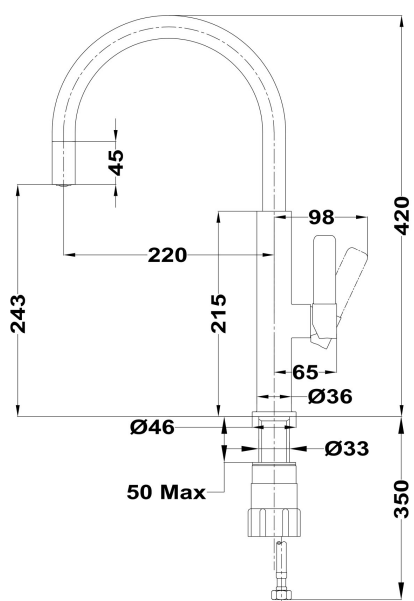

FOT 995 CHROME BLACK

Single Lever Kitchen Tap with aerator integrated in spout

**REFERENCE**

REF: 116030023

EAN: 8434778002102

FEATURES

High spout kitchen tap
 Swivel spout
 Anti-scale aerator
 Cartridge with ceramic discs of high resistance
 Highly precise temperature control
 Greater handling sensitivity with smoother movements
 Easy-Quick fixation system
 3/8" - 1/2" flexible inlet pipes

DIMENSIONS**Product height (mm):** 420**Product width (mm):****Product depth (mm):****Product length (mm):****Net weight (Kg):** 0,95Anti-Scale
AeratorEasy
installationSaving
WaterSwivel
spout**COLOURS**

	116030023	Chrome Black
	116030047	Chrome
	116030047	Stone Grey
	116030047	Chrome Titanium
	116030047	Chrome Brass
	116030047	Chrome White
	116030047	Steam Grey