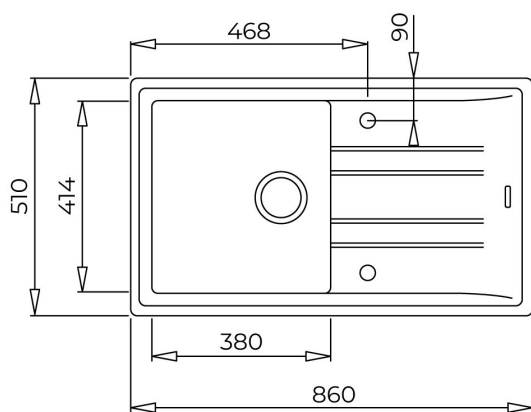

**TEKA****STONE 50 B-TG 1B 1D CARBON**

Inset Tegr granite Sink with one bowl and one drainer

**REFERENCE**

REF: 115330015

EAN: 8434778006179

**FEATURES**

Tegr granite+ sink  
1 bowl and 1 drainer  
High resistance surface to impacts, thermal shocks and high temperatures  
Excellent UV resistance against decoloring  
Bacteria-free surface very easy to clean  
Inset installation  
Reversible drainer  
80% quartz and resins  
3½" manual basket waste with overflow and siphon  
200 mm deep bowl  
50 cm base unit

Main bowl  
depth:  
200mm

Colour  
Intensity

Easy Clean

Food safe

High  
resistance

**DIMENSIONS****Product height (mm):****Product width (mm):** 510**Product depth (mm):** 200**Product length (mm):** 860**Net weight (Kg):** 11,5**COLOURS**