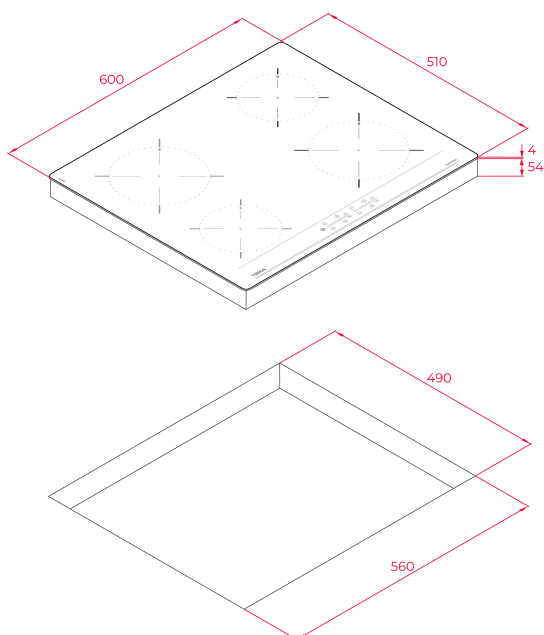

## IBC 64000 TTC

60cm Induction Hob with 4 zones

## FEATURES

Induction hob  
Touch control  
4 cooking zones:  
-2 induction  $\varnothing$  180 mm  
-2 induction  $\varnothing$  145 mm  
Residual heat indicators  
Maximum nominal power : 7.200 W

## DIMENSIONS

**Product height (mm):** 50  
**Product width (mm):** 600  
**Product depth (mm):** 510  
**Product length (mm):**  
**Net weight (Kg):** 9,59