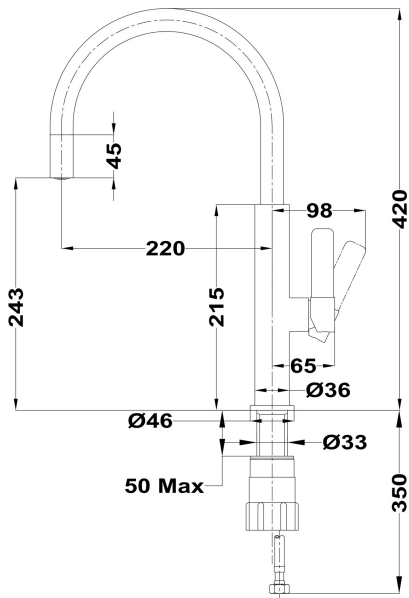

FOT 995 BRASS

Single lever Kitchen Tap with aerator integrated in the spout

REFERENCE

REF: 116030034

EAN: 8434778009255

FEATURES

- Metallic Edition, Brass Collection
- High spout kitchen tap
- Swivel spout
- Anti-scale aerator
- Cartridge with ceramic discs of high resistance
- Highly precise temperature control
- Greater handling sensitivity with smoother movements
- Easy-Quick fixation system
- 3/8" - 1/2" flexible inlet pipes

DIMENSIONS

Product height (mm): 420

Product width (mm):

Product depth (mm):

Product length (mm):

Net weight (Kg): 0,95

COLOURS

-  116030034 Chrome Brass
-  116030047 Chrome Black
-  116030047 Chrome White
-  116030047 Chrome
-  116030047 Stone Grey
-  116030047 Chrome Titanium
-  116030047 Steam Grey