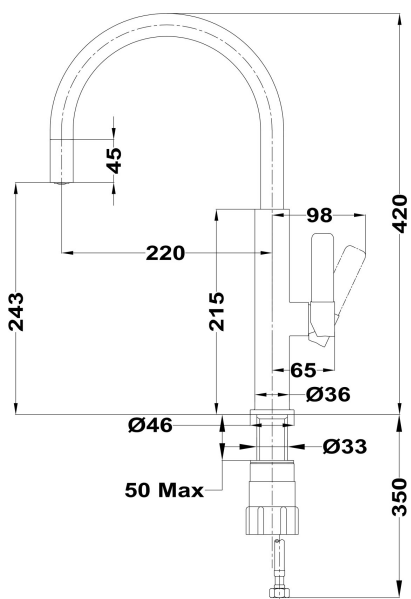

DIMENSIONS

Product height (mm):

Product width (mm):

Product depth (mm):

Product length (mm):

Net weight (Kg): 0,95

Anti-Scale
Aerator

Easy
installation

Saving
Water

Swivel
spout