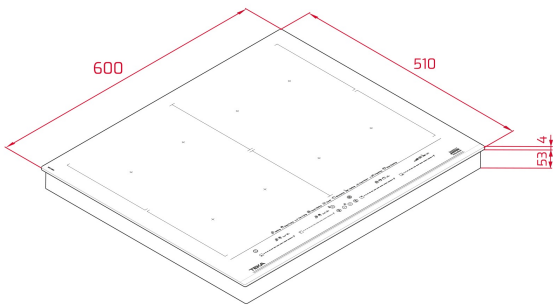

## FEATURES

DirectSense with FullFlex zone

Touch Control Multislider, with safety lock

Cooking time programmer

7 cooking zones (4 + 2 Flex combined + FullFlex)

4 zones of 263 x 195 mm

2 Flex Zones of 263 x 390 mm

1 FullFlex zone of 525 x 390 mm

Direct functions with temperature sensors:

Poaching, Confit, Rice Cooking, Grilling, Deep frying, Pan frying,  
Keep warm, Boiling, Simmering and Melting

Power Plus function

Stop &amp; GO function / Silence mode

Optimised pan shape &amp; size system

Fast-Click easy installation

Max. (nominal) power: 7.400 W

## DIMENSIONS

**Product height (mm):** 57**Product width (mm):** 600**Product depth (mm):** 510**Product length (mm):****Net weight (Kg):** 13,21