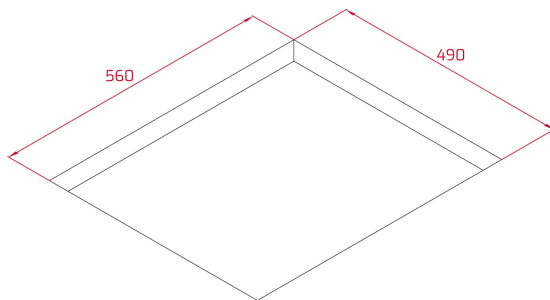

Stop &amp; GO function / Silence mode

Optimised pan shape &amp; size system

Fast-Click easy installation

Max. (nominal) power: 7.400 W

## DIMENSIONS

**Product height (mm):** 57**Product width (mm):** 600**Product depth (mm):** 510**Product length (mm):****Net weight (Kg):** 13,21