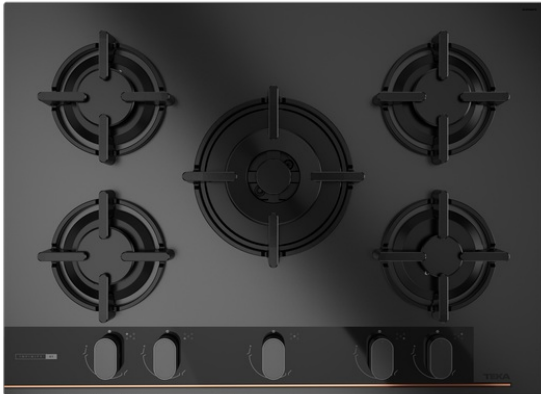

TEKA

GBC 75-G1 GBC BM

Infinity G1 Gas on Glass hob. Special edition by Italdesign Giugiaro

Easy
installation

Auto
ignition

Autolock

REFERENCE

REF: 112570210

EAN: 8434778022612

FEATURES

Designed in Italy by Italdesign Giugiaro

Gas on Glass hob

Exclusive matte black finishing

Frontal mechanical control panel with ergonomic design

5 cooking zones

1 double ring burner, 3,50 kW

1 fast burner, 2,80 kW

1 semi fast burner, 1,75 kW

1 semi fast burner, 1,40 kW

1 auxiliary burner, 1,00 kW

Ceramic glass surface

Auto ignition

Auto-lock safety system

Cast iron grids

Easy installation kit

Maximum nominal power 10450 W

Optional: Wok support

DIMENSIONS

Product height (mm): 110

Product width (mm): 700

Product depth (mm): 510

Product length (mm):