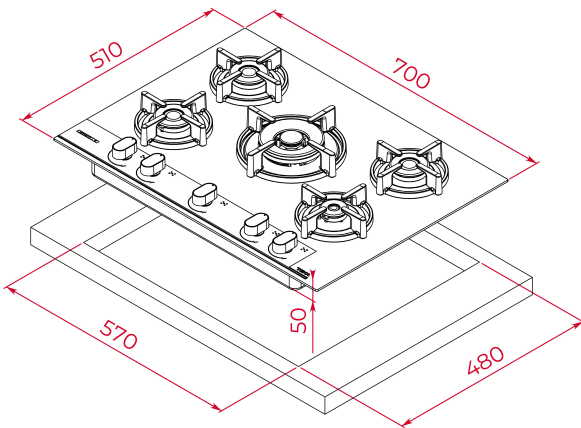

Easy installation kit

Maximum nominal power 10450 W

Optional: Wok support

DIMENSIONS

Product height (mm): 110

Product width (mm): 700

Product depth (mm): 510

Product length (mm):

Net weight (Kg): 16

TECHNICAL DETAILS

Power rate (V): 220-240

Frequency (Hz): 50/60

Maximum Nominal Power (W): -

COLOURS

112570210

Black Matt