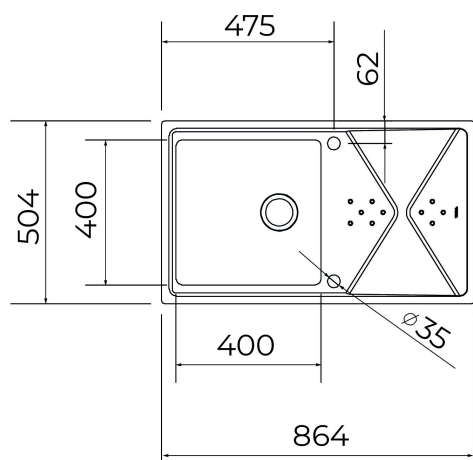

TEKA

BROOKLYN 50 M-XP 1B 1D REV 2Ø AUTO WST

Top/Flush reversible stainless steel sink with one bowl and one drainer

Antibacterial

REFERENCE

REF: 115100022

EAN: 8434778019636

FEATURES

Brooklyn Series
Stainless steel sink, Polished finish
One bowl and one drainer, reversible
2-in-1 installation possibilities: top or flush
V-control 3½" automatic waste basket with siphon
New HelixPRO waste basket
SilentSmart, 50% less noise
210 mm deep bowl
50 cm base unit

DIMENSIONS

Product height (mm):

Product width (mm): 504

Product depth (mm):

Product length (mm): 864

Net weight (Kg): 5,38

COLOURS

115100022