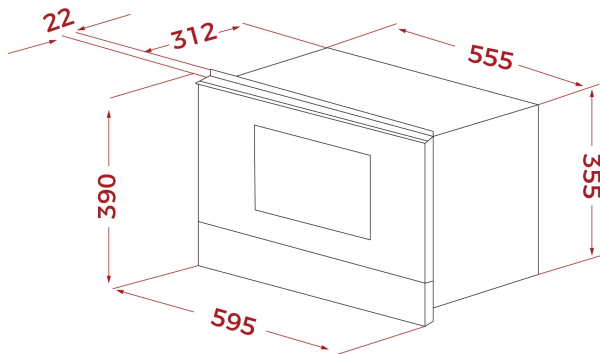

TEKA**ML 82-G1 BIS L**

Infinity G1 built-in microwave. Special edition by Italdesign Giugiaro

22L

Defrost By
TimeDefrost By
WeightDirect
Access
MenuElectronic
Door
Opening**REFERENCE**

REF: 112030009

EAN: 8434778022445

DIMENSIONS**Product height (mm):** 390**Product width (mm):** 595**Product depth (mm):** 334**Product length (mm):****Net weight (Kg):** 23,2**TECHNICAL DETAILS**

MWO Power (W): 850

Frequency (Hz): 50

Maximum Nominal Power (W): 2700