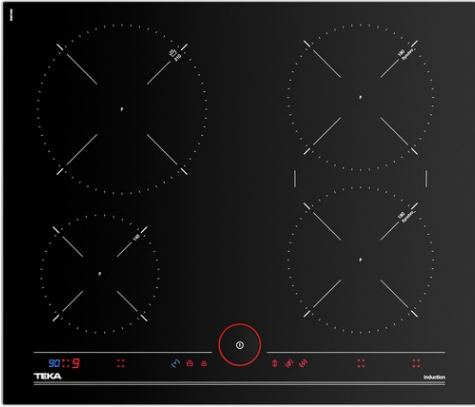

iKnob IT 6450 60cm iKnob Touch Control Induction Hob with 5 zones

Easy installation

Autolock

Power

Power Plus

Syncro function

DESCRIPTION

60cm iKnob Touch Control Induction Hob with 5 zones

LIFE STYLE

Maestro

COLOURS

REFERENCE

REF. 10210182
EAN. 8421152148471

FEATURES

Induction hob
iKnob touch control
Cooking timer
4 cooking zones:
-1 induction ø 145 mm
-1 induction ø 210 mm
-1 induction ø 180 mm
-1 induction ø 180 mm
Special cooking functions: Boiling & KeepWarm function
Power Plus Function
Power Management function
Child lock
Stop & Go Function
Silence mode
Residual heat indicators
Synchro function
Pan detector
Maximum nominal power: 7.400 W

DIMENSIONS

Product height (mm): 50
Product width (mm): 605
Product depth (mm): 515
Product length (mm):
Net weight (Kg): 10,66

TECH SPECS

FITTING MEASURES

Built-in Width (mm): 560
Built-in Depth (mm): 490
Built-in Height (mm): 50