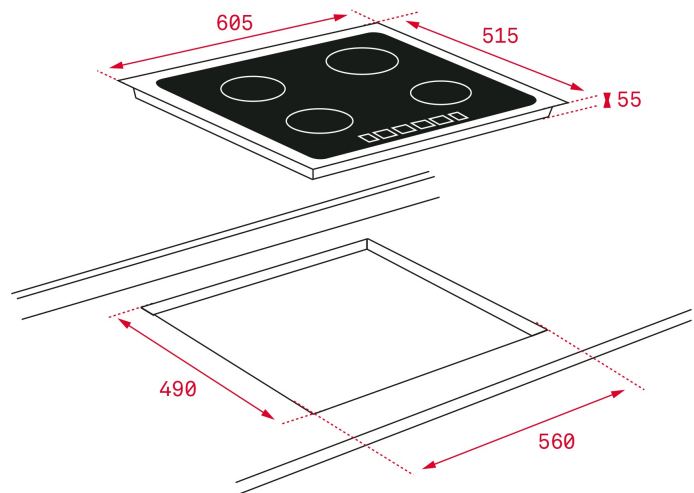

LIFE STYLE

Maestro

COLOURS

REFERENCE

REF. 10210182
EAN. 8421152148471

FEATURES

Induction hob
iKnob touch control
Cooking timer
4 cooking zones:
-1 induction ø 145 mm
-1 induction ø 210 mm
-1 induction ø 180 mm
-1 induction ø 180 mm
Special cooking functions: Boiling & KeepWarm function
Power Plus Function
Power Management function
Child lock
Stop & Go Function
Silence mode
Residual heat indicators
Synchro function
Pan detector
Maximum nominal power: 7.400 W

DIMENSIONS

Product height (mm): 50
Product width (mm): 605
Product depth (mm): 515
Product length (mm):
Net weight (Kg): 10,66

TECH SPECS

FITTING MEASURES

Built-in Width (mm): 560
Built-in Depth (mm): 490
Built-in Height (mm): 50

COOKING ZONES

Cooking Zones: 4
Left rear cooking zone - Diameter (mm): 210

Left rear cooking zone - Type: Single Zone
Left rear cooking zone - Consumption (W): 2300 - 3200
Left front cooking zone - Diameter (mm): 145
Left front cooking zone - Type: Single Zone
Left front cooking zone - Consumption (W): 1400 - 1800
Right rear cooking zone - Diameter (mm): 180
Right rear cooking zone - Type: Single Zone
Right rear cooking zone - Consumption (W): 1850 - 2500
Right front cooking zone - Diameter (mm): 180
Right front cooking zone - Type: Single Zone
Right front cooking zone - Consumption (W): 1850 - 2500