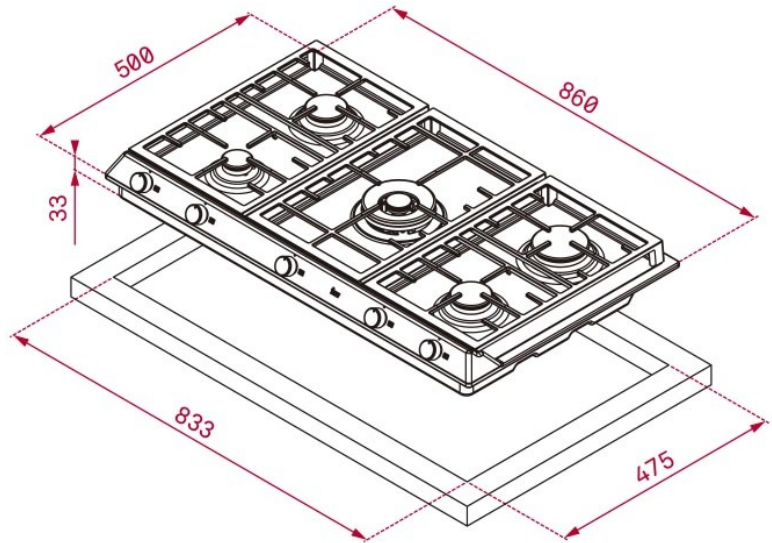

LIFE STYLE

Total

COLOURS

REFERENCE

REF. 40212260
EAN. 8421152149089

FEATURES

Gas typology: natural
90 cm gas hob
Double ring burner
Cast iron grids with a professional look.
Metallic and glossy black looking frontal knobs
Auto-ignition
Auto-lock safety device
High Efficiency burners.
5 cooking zones:
1 double ring burner (4.00 kW)
1 fast burner (2.8 kW)
2 semi-fast burner (1.75 kW)
1 auxiliary burner (1kW)

DIMENSIONS

Product height (mm): 84
Product width (mm): 860
Product depth (mm): 500
Product length (mm):
Net weight (Kg): 13,5

TECH SPECS

FITTING MEASURES

Built-in Width (mm): 833
Built-in Depth (mm): 475
Built-in height (mm): 32