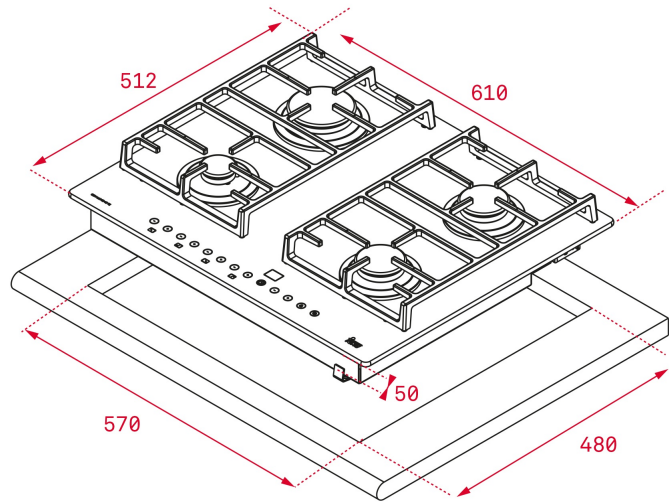

CGW LUX 60 4G AI AL TR CI Gas on Glass hob with 4 burners in 60 cm of natural gas

Auto ignition

Autolock

DESCRIPTION

Gas on Glass hob with 4 burners in 60 cm of natural gas

LIFE STYLE

Maestro

COLOURS

REFERENCE

REF. 40216220
EAN. 842115209902

FEATURES

Gas typology : natural
60 cm gas on glass hob
Triple ring burner
Frameless tempered glass
Cast iron grids
Auto-ignition
Auto-lock safety device
Black frontal knobs
4 cooking zones :
1 triple ring burner (4 kW)
1 fast burner (2.8 kW)
1 semi-fast burner (1.75 kW)
1 auxiliary burner (1 kW)

DIMENSIONS

Product height (mm): 50
Product width (mm): 610
Product depth (mm): 512
Product length (mm):
Net weight (Kg):

TECH SPECS

FITTING MEASURES

Built-in Width (mm): 570
Built-in Depth (mm): 480

PARTICULAR CHARACTERISTICS

Gas type: Natural
Maximum nominal power (W) (Gas): 6000
Autoignition: Yes

ELECTRIC CONNECTION

Frequency (Hz): 50/70
Power rate (V): 230
Cable Connection Length (cm): 120

COOKING ZONES

Cooking Zones: 4

SECURITY SYSTEM