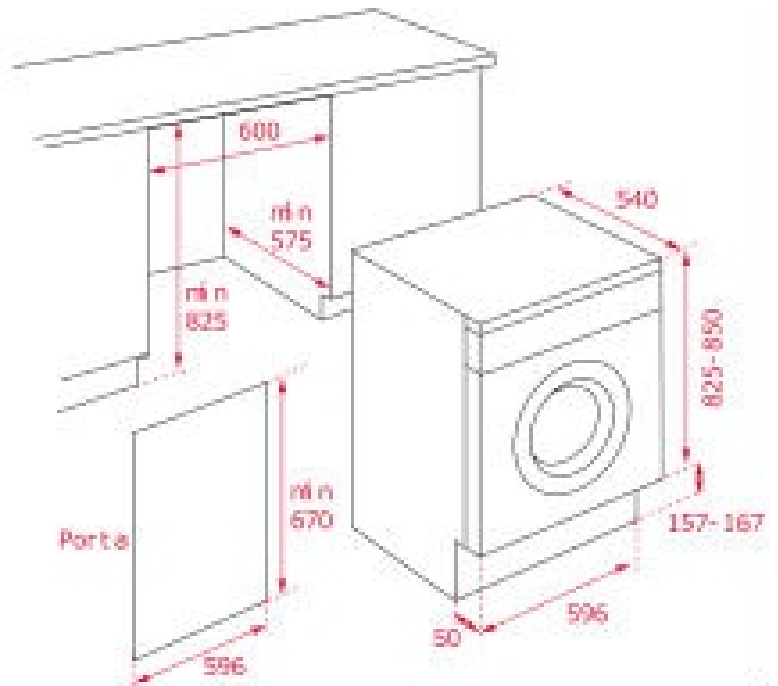

LI3 1470 E Built-in washing machine with capacity of 7 kg and energy A +++

Quick Cycle

Washing capacity: 7Kg

DESCRIPTION

Built-in washing machine with capacity of 7 kg and energy A +++

LIFE STYLE

Total

COLOURS

REFERENCE

REF. 40830211
EAN. 8421152149126

FEATURES

Integrated washing machine
Washing capacity : 7 kg
16 washing programmes
Electronic control panel
LCD display
Maximum spin speed : 1400 rpm
Electronic washing management (Fuzzy Logic)
Special Programs Wool, baby care and 15'
Fast Program 15 minutes
31 cm wide crystal porthole
Function buttons for: on/off, selected programme, temperature, remaining time and special functions.
Automatic water regulation
Delay timer 1-24h
Balance control system
Locking system in case of lack of water or electricity
Foam control system
Energy class: A+++/B

DIMENSIONS

Product height (mm): 825
Product width (mm): 595
Product depth (mm): 540
Product length (mm):
Net weight (Kg): 63

TECH SPECS

PRODUCT SHEET

Type of installation: Built-in
Energy consumption (kWh/year): 174
Water consumption (litres/year): 10000
Certificates: CE + Reach