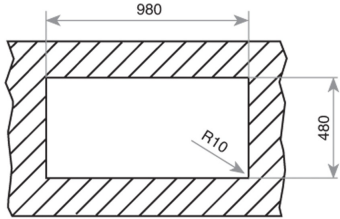

Stainless Steel 18/10

3½ Manual basket waste with Overflow

Bowls depth: 160 and 95 mm

60 cm base unit

UNIVERSO 1.5B 1D

DIMENSIONS

- Product height (mm):
- Product width (mm): 500
- Product depth (mm): 160
- Product length (mm): 1000
- Net weight (Kg): 3,94

TECH SPECS

MAIN BOWL

- Main Bowl Length (mm): 340
- Main Bowl Width (mm): 400
- Main Bowl Depth (mm): 160

OTHER FEATURES

- Material: Stainless Steel
- Type of installation: Inset
- Number of tap holes: 2
- Valve hole type: 3½"