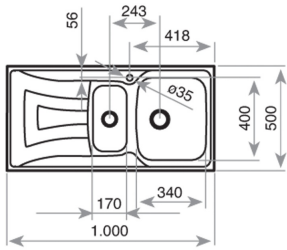

Stainless Steel 18/10

3½ Manual basket waste with Overflow

Bowls depth: 160 and 95 mm

60 cm base unit

UNIVERSO 1.5B 1D

DIMENSIONS

- Product height (mm):
- Product width (mm): 500
- Product depth (mm): 160
- Product length (mm): 1000
- Net weight (Kg): 3,94

TECH SPECS

MAIN BOWL

- Main Bowl Length (mm): 340
- Main Bowl Width (mm): 400
- Main Bowl Depth (mm): 160

OTHER FEATURES

- Material: Stainless Steel
- Type of installation: Inset
- Number of tap holes: 2
- Valve hole type: 3½"

OTHERS

- Base unit (cm): 60

SECONDARY BOWL

- Secondary Bowl Length (mm): 170
- Secondary Bowl Width (mm): 320
- Secondary Bowl Depth (mm): 95

SINK LAY OUT

- Number of bowls: 1½B 1D

ACCESSORIES

Number of drainers: 1½B 1D