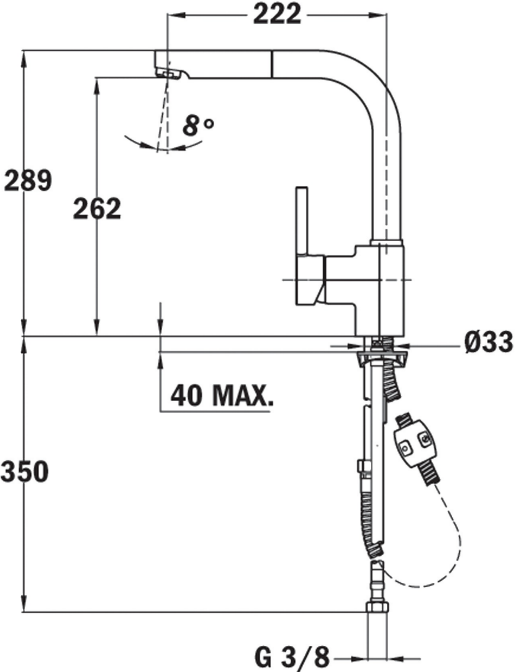

Swivel spout

Pull-out shower

New extra resistant flexible hose

3/8" flexible inlet pipes • Anti-scale aerator

For 1/2" connection versions please check with your sales contact person

ARK 938

DIMENSIONS

- Product height (mm): 289
- Product width (mm):
- Product depth (mm):
- Product length (mm):
- Net weight (Kg): 2,7