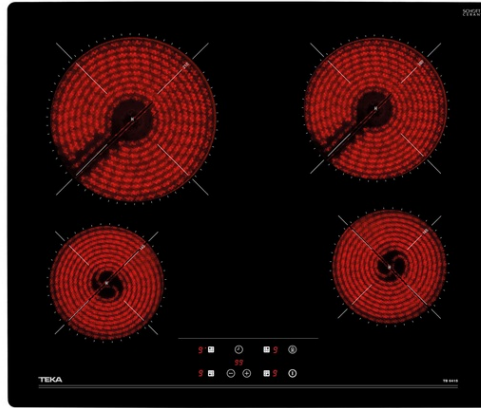

TEKA TB 6415 60cm Vitroceramic Hob with 4 zones and Touch Control

Easy
installation

Autolock

Power Plus

DESCRIPTION

60cm Vitroceramic Hob with 4 zones and Touch Control

LIFE STYLE

Easy

COLOURS

REFERENCE

REF. 40239042
EAN. 8421152148280

TEKA

TB 6415

FEATURES

Vitroc ceramic hob

Touch control

Cooking timer

4 cooking zones:

-1 high light Ø 145 mm

-1 high light Ø 210 mm

-1 high light Ø 145 mm

-1 high light Ø 180 mm

Fast Click installation

Maximum nominal power: 6.300W

TB 6415

DIMENSIONS

Product height (mm): 63
Product width (mm): 600
Product depth (mm): 510
Product length (mm):
Net weight (Kg): 8,5

TECH SPECS

FITTING MEASURES

Built-in Width (mm): 560
Built-in Depth (mm): 490
Built-in height (mm): 63