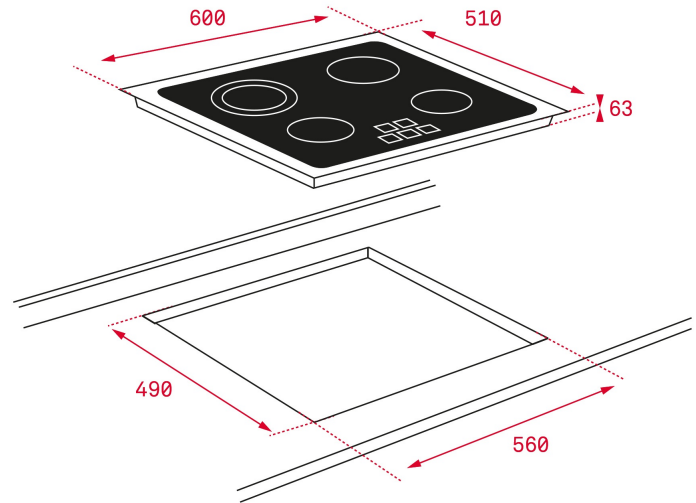

Cooking timer

4 cooking zones:

-1 high light Ø 145 mm

-1 high light Ø 210 mm

-1 high light Ø 145 mm

-1 high light Ø 180 mm

Fast Click installation

Maximum nominal power: 6.300W

TB 6415

DIMENSIONS

Product height (mm): 63
Product width (mm): 600
Product depth (mm): 510
Product length (mm):
Net weight (Kg): 8,5

TECH SPECS

FITTING MEASURES

Built-in Width (mm): 560
Built-in Depth (mm): 490
Built-in height (mm): 63

PARTICULAR CHARACTERISTICS

Number of electric power levels: 9

ELECTRIC CONNECTION

Frequency (Hz): 50/60
Power rate (V): 220-240
Cable Connection Length (cm): 100
Maximum Nominal Power (W) (Electric hob): 6300