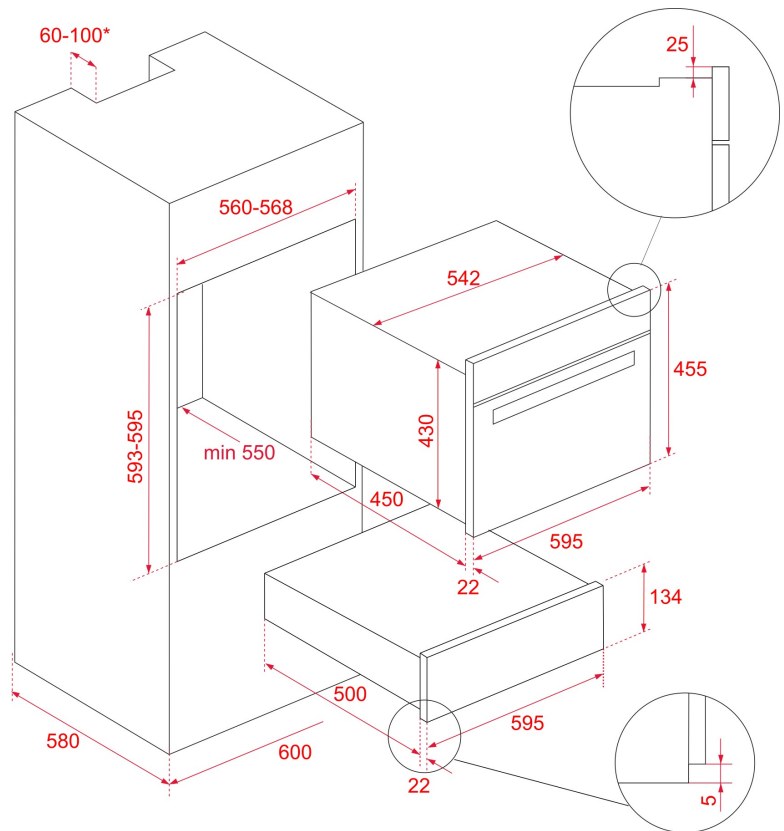

CP 15 GS Plate Warmer with adjustable thermostat and push-pull system

DESCRIPTION

Plate Warmer with adjustable thermostat and push-pull system

LIFE STYLE

Maestro

COLOURS

REFERENCE

REF. 40589920
EAN. 8421152145623

TEKA

CP 15 GS

FEATURES

Plate warmer
Push-pull opening system
Telescopic drawer with anti-sliding material
6 place settings
10 cm. usable height
Temperature range 30°-80°C
Illuminated switch on-off pilot
Max. nominal power : 430 W
To combine with Compact Ovens & Mwo

DIMENSIONS

Product height (mm): 140
Product width (mm): 595
Product depth (mm): 557
Product length (mm):
Net weight (Kg): 18

TECH SPECS

PARTICULAR CHARACTERISTICS

Certificates: CE; CB
Min. Temperature Regulator (°C): 30
Max. Temperature Regulator (°C): 80
Cold front: Yes

ELECTRIC CONNECTION

Maximum Nominal Power (W): 420
Frequency (Hz): 50-60
Cable Connection Length (cm): 110

SECURITY SYSTEM

Safety Thermostat: Yes