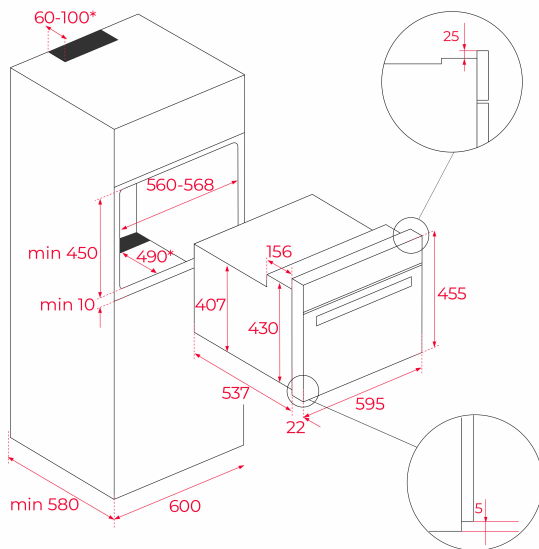

**TEKA****MLC 8440 BK**

Urban Colors Edition. Compact built-in microwave with grill and touch control, 45cm

Defrost By  
TimeDefrost By  
Weight

44L

**REFERENCE**

REF: 111160003

EAN: 8434778007657

**FEATURES**

Chrome supports with 5 cooking levels

Removable double glazed door

Automatic disconnection security system

Reinforced grid

Capacity (gross/net): 45 / 44 litres

**DIMENSIONS****Product height (mm):** 455**Product width (mm):** 595**Product depth (mm):** 559**Product length (mm):****Net weight (Kg):** 28,4**TECHNICAL DETAILS**